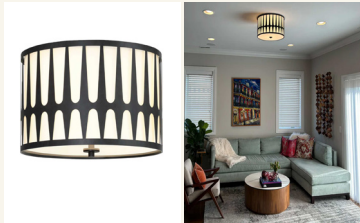

Shyla Collection - Flush Mount - Matte Black

As low as **\$663**

Out Of Stock

SKU

HOL01L03SHYMB

46

Colour:

Black

Details

The strikingly stylish Shyla collection boasts an artsy metal pattern overlay creating its intriguing profile. An inner white silk shade adds texture and its glass diffuser helps cast a soft illumination to its surroundings. The Shyla is a perfect marriage of classic and modern.

PRODUCT WIDTH	46cm
PRODUCT DEPTH	46cm
PRODUCT HEIGHT	26cm
SUSPENSION	N/A
LIGHTS	3 X E27 Bulb (Not Included)
DIMMABLE	Yes
WEIGHT	5.2 kg approx.
FRAME COLOUR	Matte Black
MATERIAL	White Glass Diffuser
SHADE	White Fabric
LED	Compatible
ASSEMBLY	By Installing Electrician
APPROVALS	SAA Australian Certified