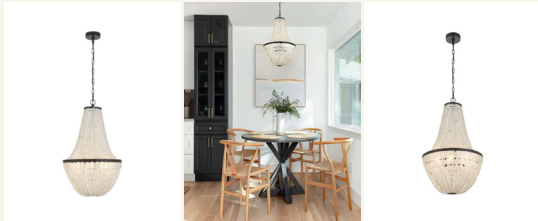

Gigi Collection - Basket Chandelier - Dark Bronze

As low as **\$1,095**

Out Of Stock

SKU

HOL01L06GIGDB

Colour:

Bronze

Details

The Gigi Collection is an organic mix of glamour and elegance. The hand painted metal finish offset organic, natural textured Capiz shells to form the luminous elegance of this fixture.

PRODUCT WIDTH	6 Light: 46 (cm)
PRODUCT HEIGHT	6 Light: 60 (cm)
LIGHTS	6 X E14 incandescent bulbs not included
SUSPENSION	Min 10 (cm) Max 100 (cm)
DIMMABLE	Yes
WEIGHT	4.3 kg approx.
FRAME COLOUR	Dark Bronze
LED	Compatible
ASSEMBLY	Assembled
APPROVALS	SAA Australian Certified