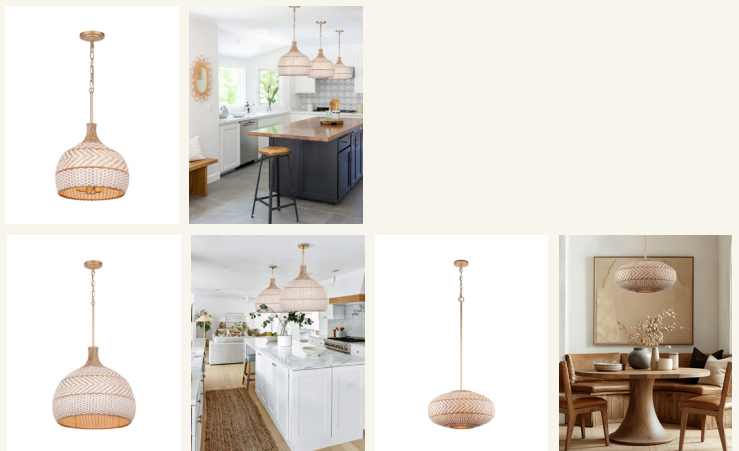

W:25cm, W:35cm, W:40cm, W:53cm, W:56cm, W:66cm

## Details

The Barzi Collection is an embodiment of laid-back luxe and thoughtful simplicity. By marrying the natural textures of natural rattan with white and/or black lanyard, the fixture introduces a striking colour palette with a soft gold finish that instantly brings comfort and style to a living space. Handcrafted with precision, the intricate weave introduces texture and depth to your décor. Whether suspended over a breakfast nook or in pairs above a kitchen island, the Barzi exudes an earthy, elegant charm that brings an artisanal touch to your decor.