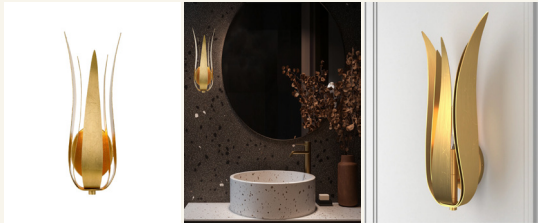

Laurel Collection - 1 Light Wall Sconce - Antique Gold

As low as **\$313**

Out Of Stock

SKU

HOL04L01RLAUA

G20

Colour:

Antique Gold

Details

Individual wrought iron leaves deliver a stunning, unique, and functional light. The tailored elegance of the shimmering metallic florals is perfect for a transitional home though versatile enough to be incorporated into any modern design. While ideal for a bedroom, living area, or kitchen, it can be used anywhere you want to add a bit of glam.

PRODUCT WIDTH	20cm
PRODUCT DEPTH	12cm
PRODUCT HEIGHT	35cm
SUSPENSION	N/A
LIGHTS	1 X E14 bulbs not included
DIMMABLE	Yes
WEIGHT	1.6 kg approx.
FRAME COLOUR	Antique Gold
LED	Compatible
ASSEMBLY	By Installing Electrician
APPROVALS	SAA Australian Certified