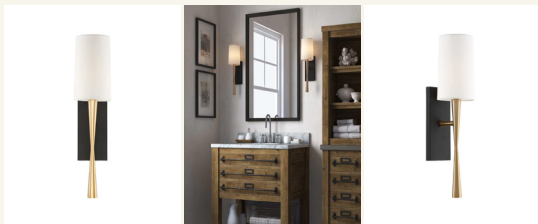

Truax Collection - Wall Light - Satin Brass & Matte Black

As low as **\$256**

Out Of Stock

SKU

HOL04L01TRUSB

MB

Colour:

Brass

Details

Both timeless and transitional, the minimalist design makes the Truax ideal for any space in the home. Sleek white silk shade and slender hourglass metal tail makes an immediate impression in any room. Mounted on a rectangular back plate, this light from the Truax Collection is a fresh twist on a classic silhouette.

PRODUCT WIDTH	12.7cm
PRODUCT DEPTH	16.5cm
PRODUCT HEIGHT	47cm
SUSPENSION	N/A
LIGHTS	1 X E14 Bulb (Not Included)
DIMMABLE	Yes
WEIGHT	0.9 kg approx.
FRAME COLOUR	Satin Brass & Matte Black
SHADE	White Fabric
LED	Compatible
ASSEMBLY	By Installing Electrician
APPROVALS	SAA Australian Certified