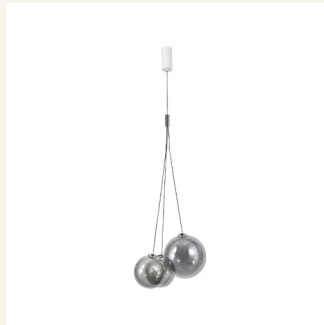

Claudia Collection - Pendant

As low as **\$100**

Out Of Stock

SKU MD3048C-M

Colour:

White & Grey, White & Tea

Size:

W:20cm, W:36cm, W:15cm

Details

The Claudia Collection is a stunning lighting solution that combines vintage aesthetics with modern functionality. Inspired by the timeless design of the early 20th century, this pendant light brings a touch of retro charm to any setting.

PRODUCT WIDTH	20 (cm)
PRODUCT HEIGHT W/ SUSPENSION	150 (cm)
LIGHTS	1 X LED bulbs not included
DIMMABLE	Yes
WEIGHT	3.89 kg approx.
FRAME COLOUR	White & Grey
LED	Compatible
ASSEMBLY	By Installing Electrician
APPROVALS	SAA Australian Certified

PRODUCT WIDTH	36 (cm)
PRODUCT HEIGHT W/ SUSPENSION	200 (cm)
LIGHTS	3 X LED bulbs not included
DIMMABLE	Yes
WEIGHT	0.34 kg approx.
FRAME COLOUR	White & Grey
LED	Compatible
ASSEMBLY	By Installing Electrician
APPROVALS	SAA Australian Certified